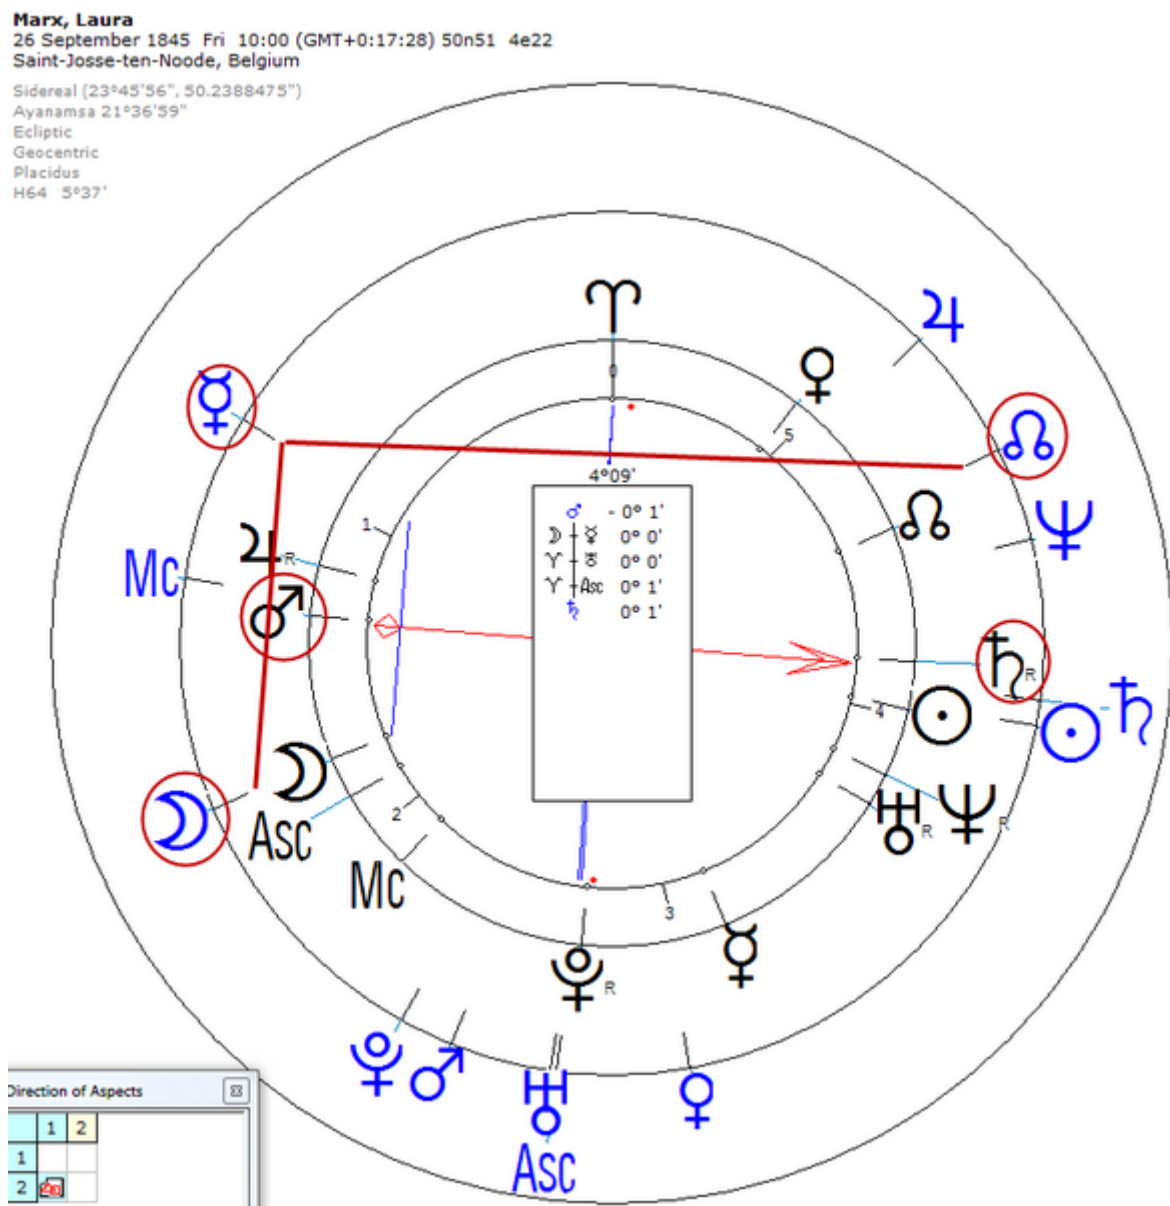

Marx, Laura

26 September 1845 at 10:00 (= 10:00 AM)Saint-Josse-ten-Noode, Belgium, 50n51, 4e22

Jenny Laure Marx was the second daughter of Karl Marx and Jenny von Westphalen.

<https://www.astro.com/astro-databank/Marx,_Laura>

Death by Suicide 26 November 1911 in Draveil, France(cyanide acid)

Progressed Lunar Return (Harmonic 64)

Lunar ☾/♀ = Lunar ♀/♁ = ♂_n/♃_n